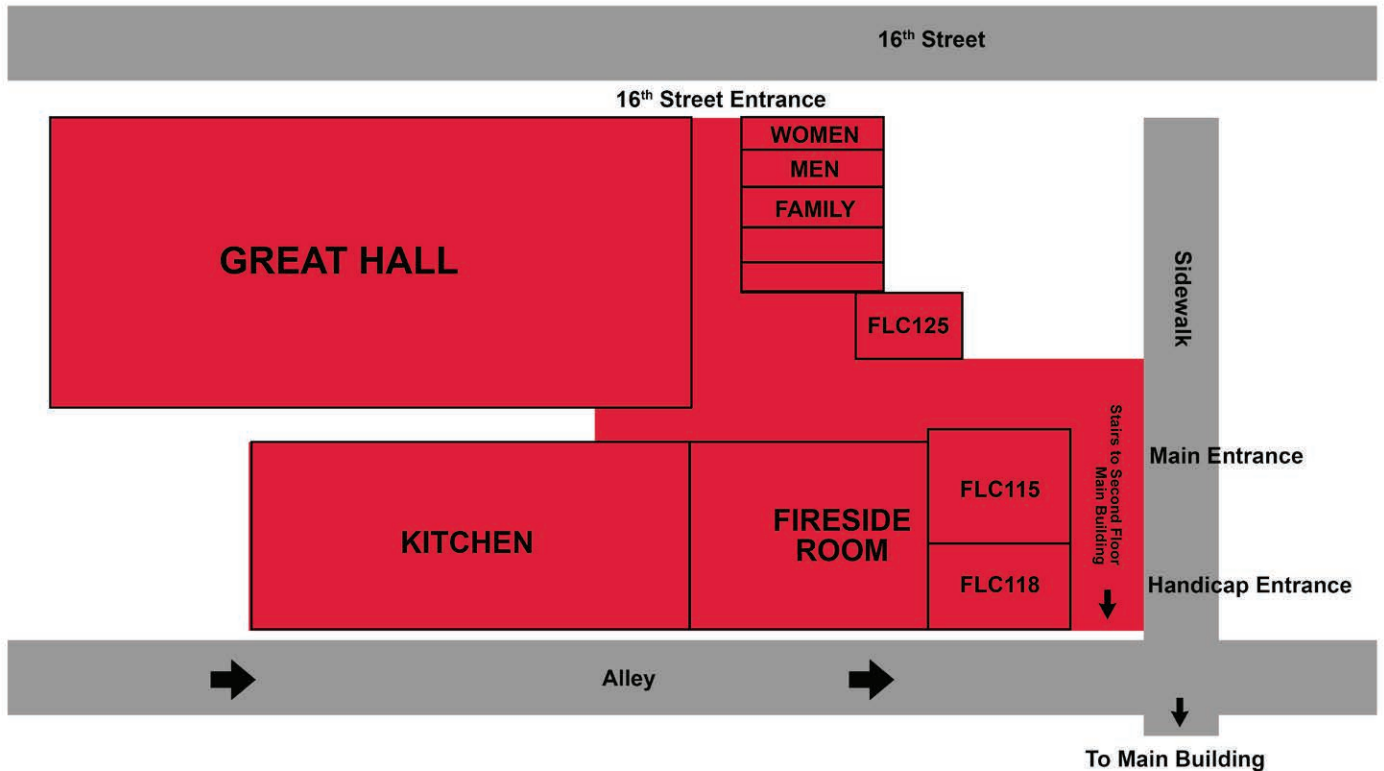

Church Campus/Ground Floor

Main Building/Ground Floor Rooms

- M101 Church Offices
- M102 Outreach Director
- M103 Friends Class
- M104 Computer/Data Room
- M105 Aldersgate Class
- M106 Chapel Class - Roebuck Chapel
- M107 Youth & Young Adult Director
- M108 Children's Minster
- M118 Conference Room

Second Floor Children's Rooms

- 215 Office
- 217 Creation Station
- 219 BibleMax Theatre
- 221 The Clubhouse
- 223 Our Daily Bread Café

- M300 Boy Scout Room
- M301 Discussion Class
- M302 Believers Class
- M306 Young Adults Class
- M307 Jr. High Girls
- M308 Missions Office
- M311 Cornerstone Class
- M301 Discussion Class
- M315 Disciples Class
- Loft Youth

Third Floor Rooms

Family Life Center (FLC)