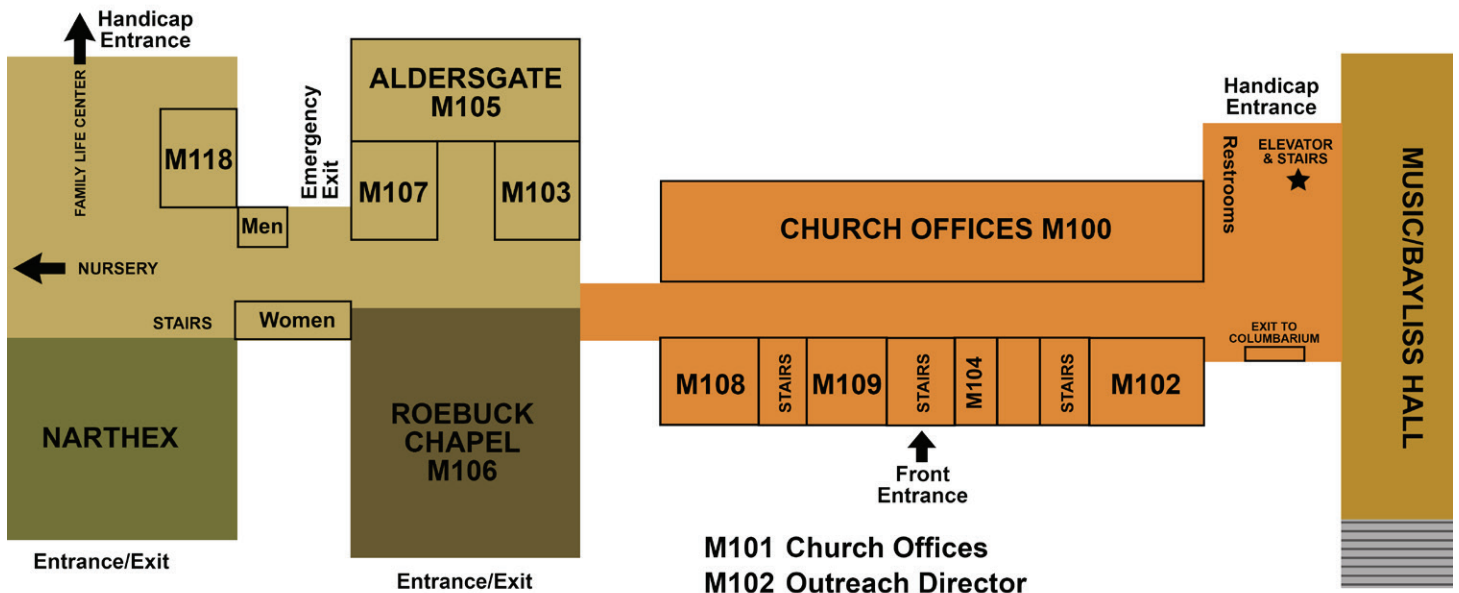

Church Campus/Ground Floor

Main Building/Ground Floor Rooms

- M101 Church Offices
- M102 Outreach Director
- M103 Friends Class
- M104 Computer/Data Room
- M105 Aldersgate Class
- M106 Chapel Class - Roebuck Chapel
- M107 Youth & Young Adult Director
- M108 Children's Minster
- M118 Conference Room

FIRST UNITED METHODIST CHURCH

200 NORTH 15TH ST
 FORT SMITH, AR 72901
 479-782-5068 • fsfumc.org

Second Floor Rooms

- M200 FUMC Foundation
- M201 Roundtable (Parlor)
- M203 Prayer Room
- M204 Archives Room
- M205 Uplifters Class (Memorial Chapel)
- M211 Study

Second Floor Children's Rooms

- 215 Office
- 217 Creation Station
- 219 BibleMax Theatre
- 221 The Clubhouse
- 223 Our Daily Bread Café

- M300 Boy Scout Room
- M301 Discussion Class
- M302 Believers Class
- M306 Young Adults Class
- M307 Jr. High Girls
- M308 Missions Office
- M311 Cornerstone Class
- M301 Discussion Class
- M315 Disciples Class
- Loft Youth

Third Floor Rooms

Family Life Center (FLC)