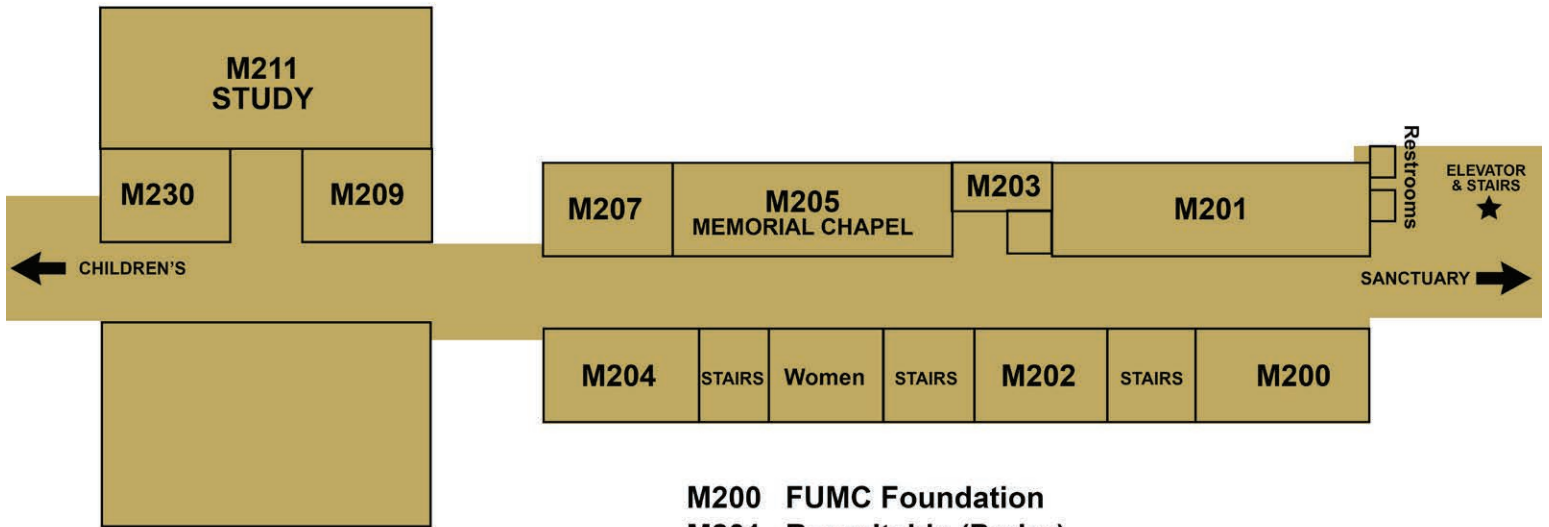

Second Floor Rooms

- M200 FUMC Foundation
- M201 Roundtable (Parlor)
- M203 Prayer Room
- M204 Archives Room
- M205 Uplifters Class (Memorial Chapel)
- M211 Study