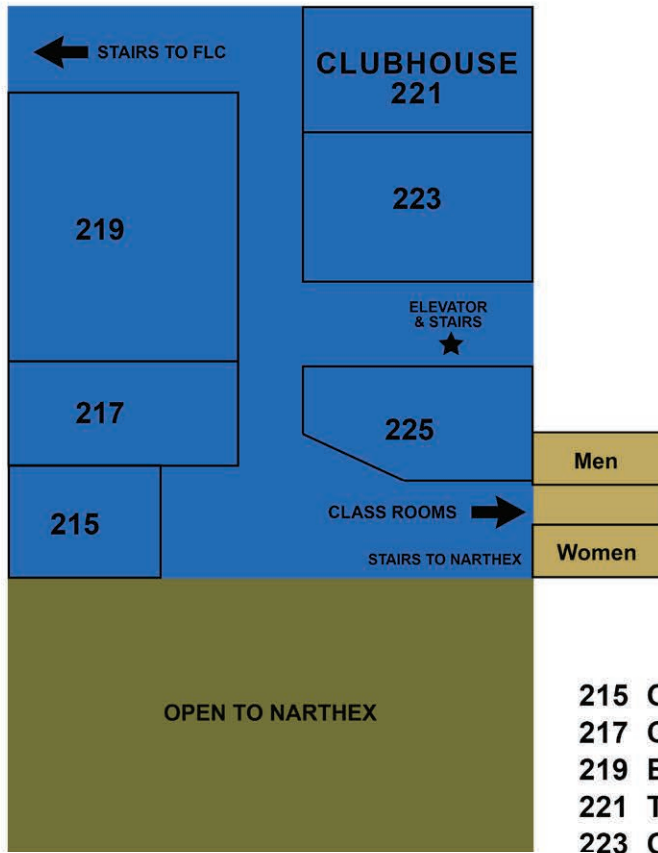

Church Campus/Ground Floor

Main Building/Ground Floor Rooms

- M101 Church Offices
- M102 Outreach Director
- M103 Friends Class
- M104 Computer/Data Room
- M105 Aldersgate Class
- M106 Chapel Class - Roebuck Chapel
- M107 Youth & Young Adult Director
- M108 Children's Minster
- M118 Conference Room

Second Floor Children's Rooms

- 215 Office
- 217 Creation Station
- 219 BibleMax Theatre
- 221 The Clubhouse
- 223 Our Daily Bread Café

- M300 Boy Scout Room
- M301 Discussion Class
- M302 Believers Class
- M306 Young Adults Class
- M307 Jr. High Girls
- M308 Missions Office
- M311 Cornerstone Class
- M301 Discussion Class
- M315 Disciples Class
- Loft Youth

Third Floor Rooms

Family Life Center (FLC)