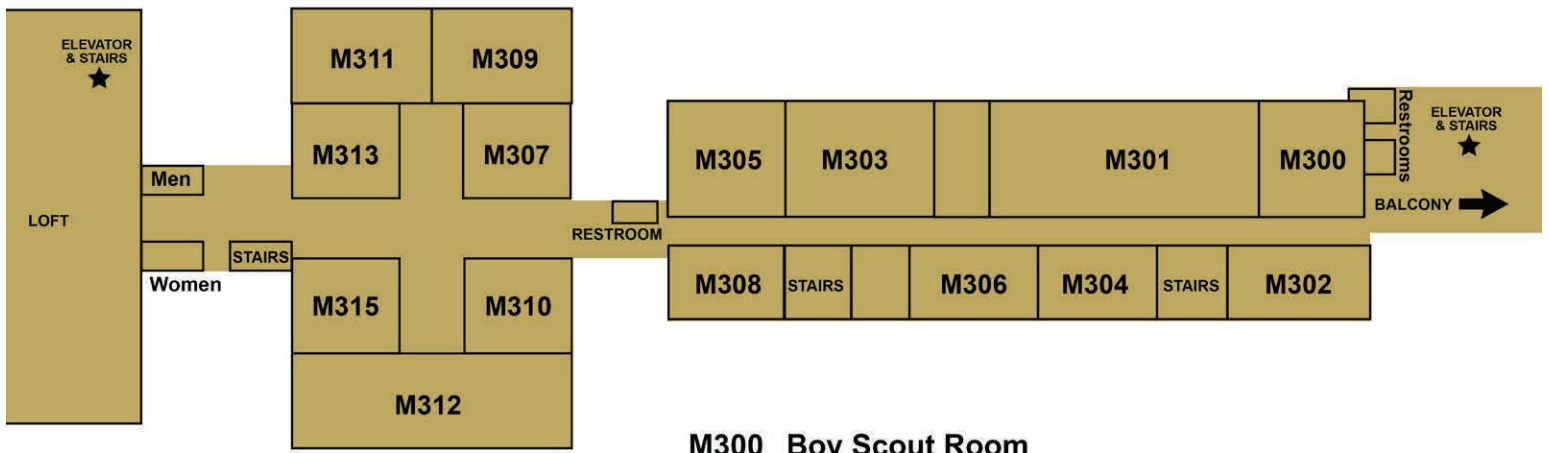

Church Campus/Ground Floor

Main Building/Ground Floor Rooms

- M101 Church Offices
- M102 Outreach Director
- M103 Friends Class
- M104 Computer/Data Room
- M105 Aldersgate Class
- M106 Chapel Class - Roebuck Chapel
- M107 Youth & Young Adult Director
- M108 Children's Minster
- M118 Conference Room

Second Floor Children's Rooms

- 215 Office
- 217 Creation Station
- 219 BibleMax Theatre
- 221 The Clubhouse
- 223 Our Daily Bread Café

- M300 Boy Scout Room
- M301 Discussion Class
- M302 Believers Class
- M306 Young Adults Class
- M307 Jr. High Girls
- M308 Missions Office
- M311 Cornerstone Class
- M301 Discussion Class
- M315 Disciples Class
- Loft Youth

Third Floor Rooms

Family Life Center (FLC)